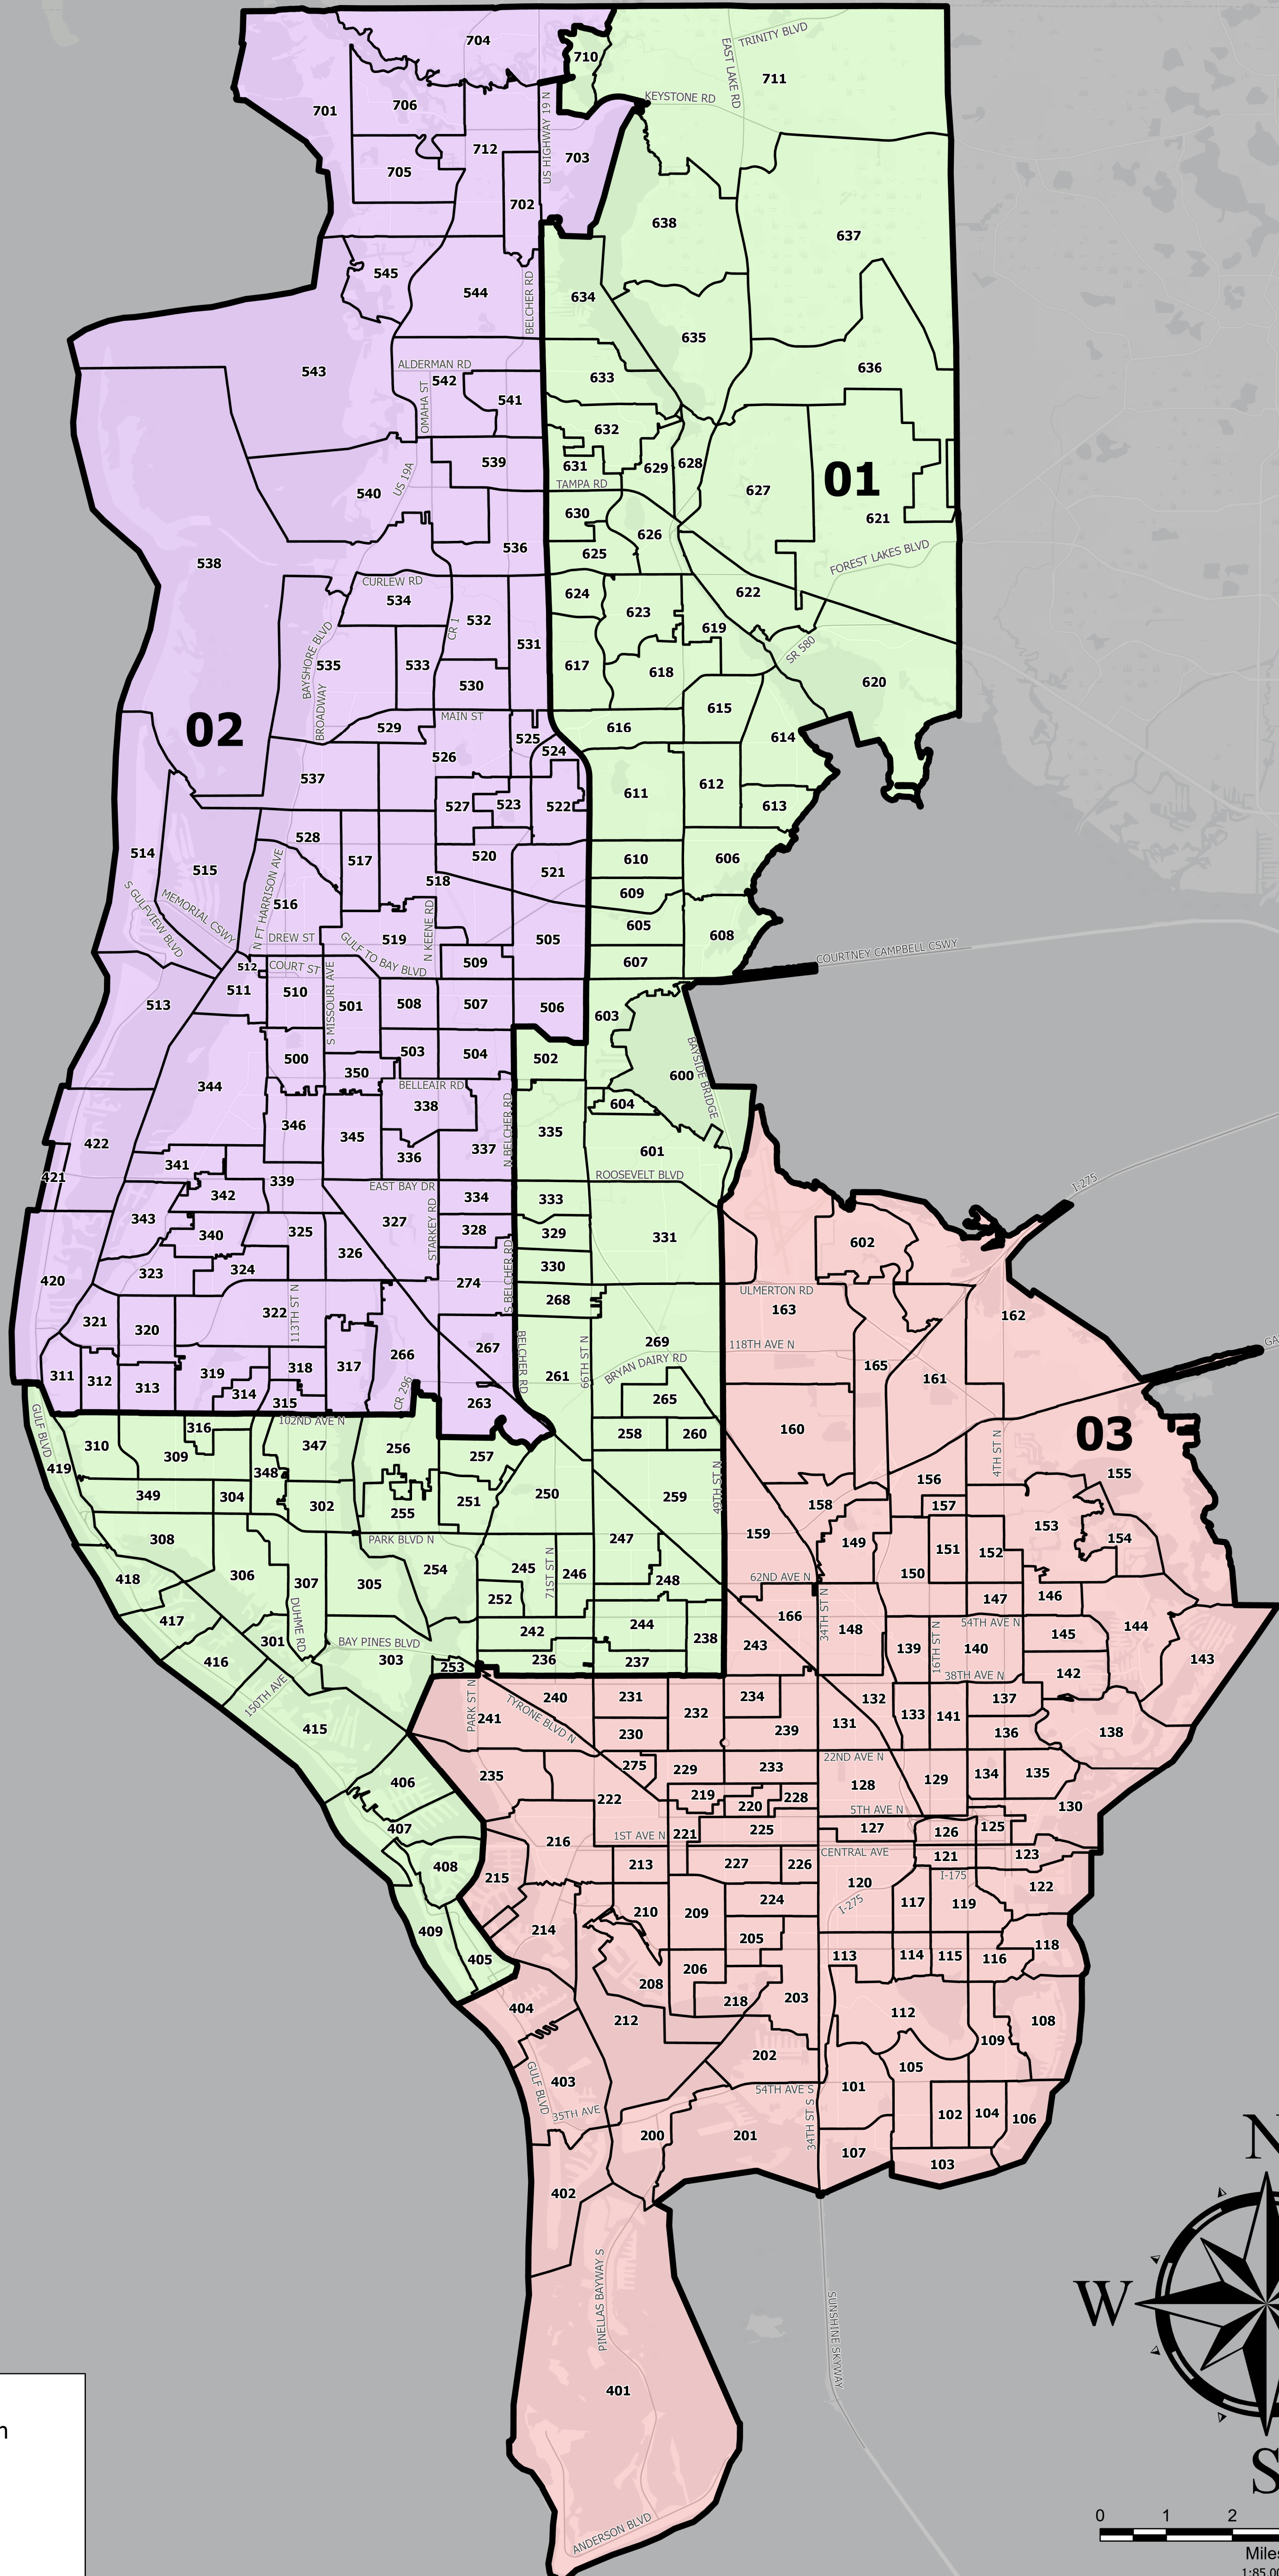

COUNTY COMMISSION AT-LARGE DISTRICTS

Pinellas County, Florida
Effective: May 24, 2022
Supervisor of Elections
Julie Marcus

Voter Precinct
County Commission
At-Large Districts

- 01
- 02
- 03