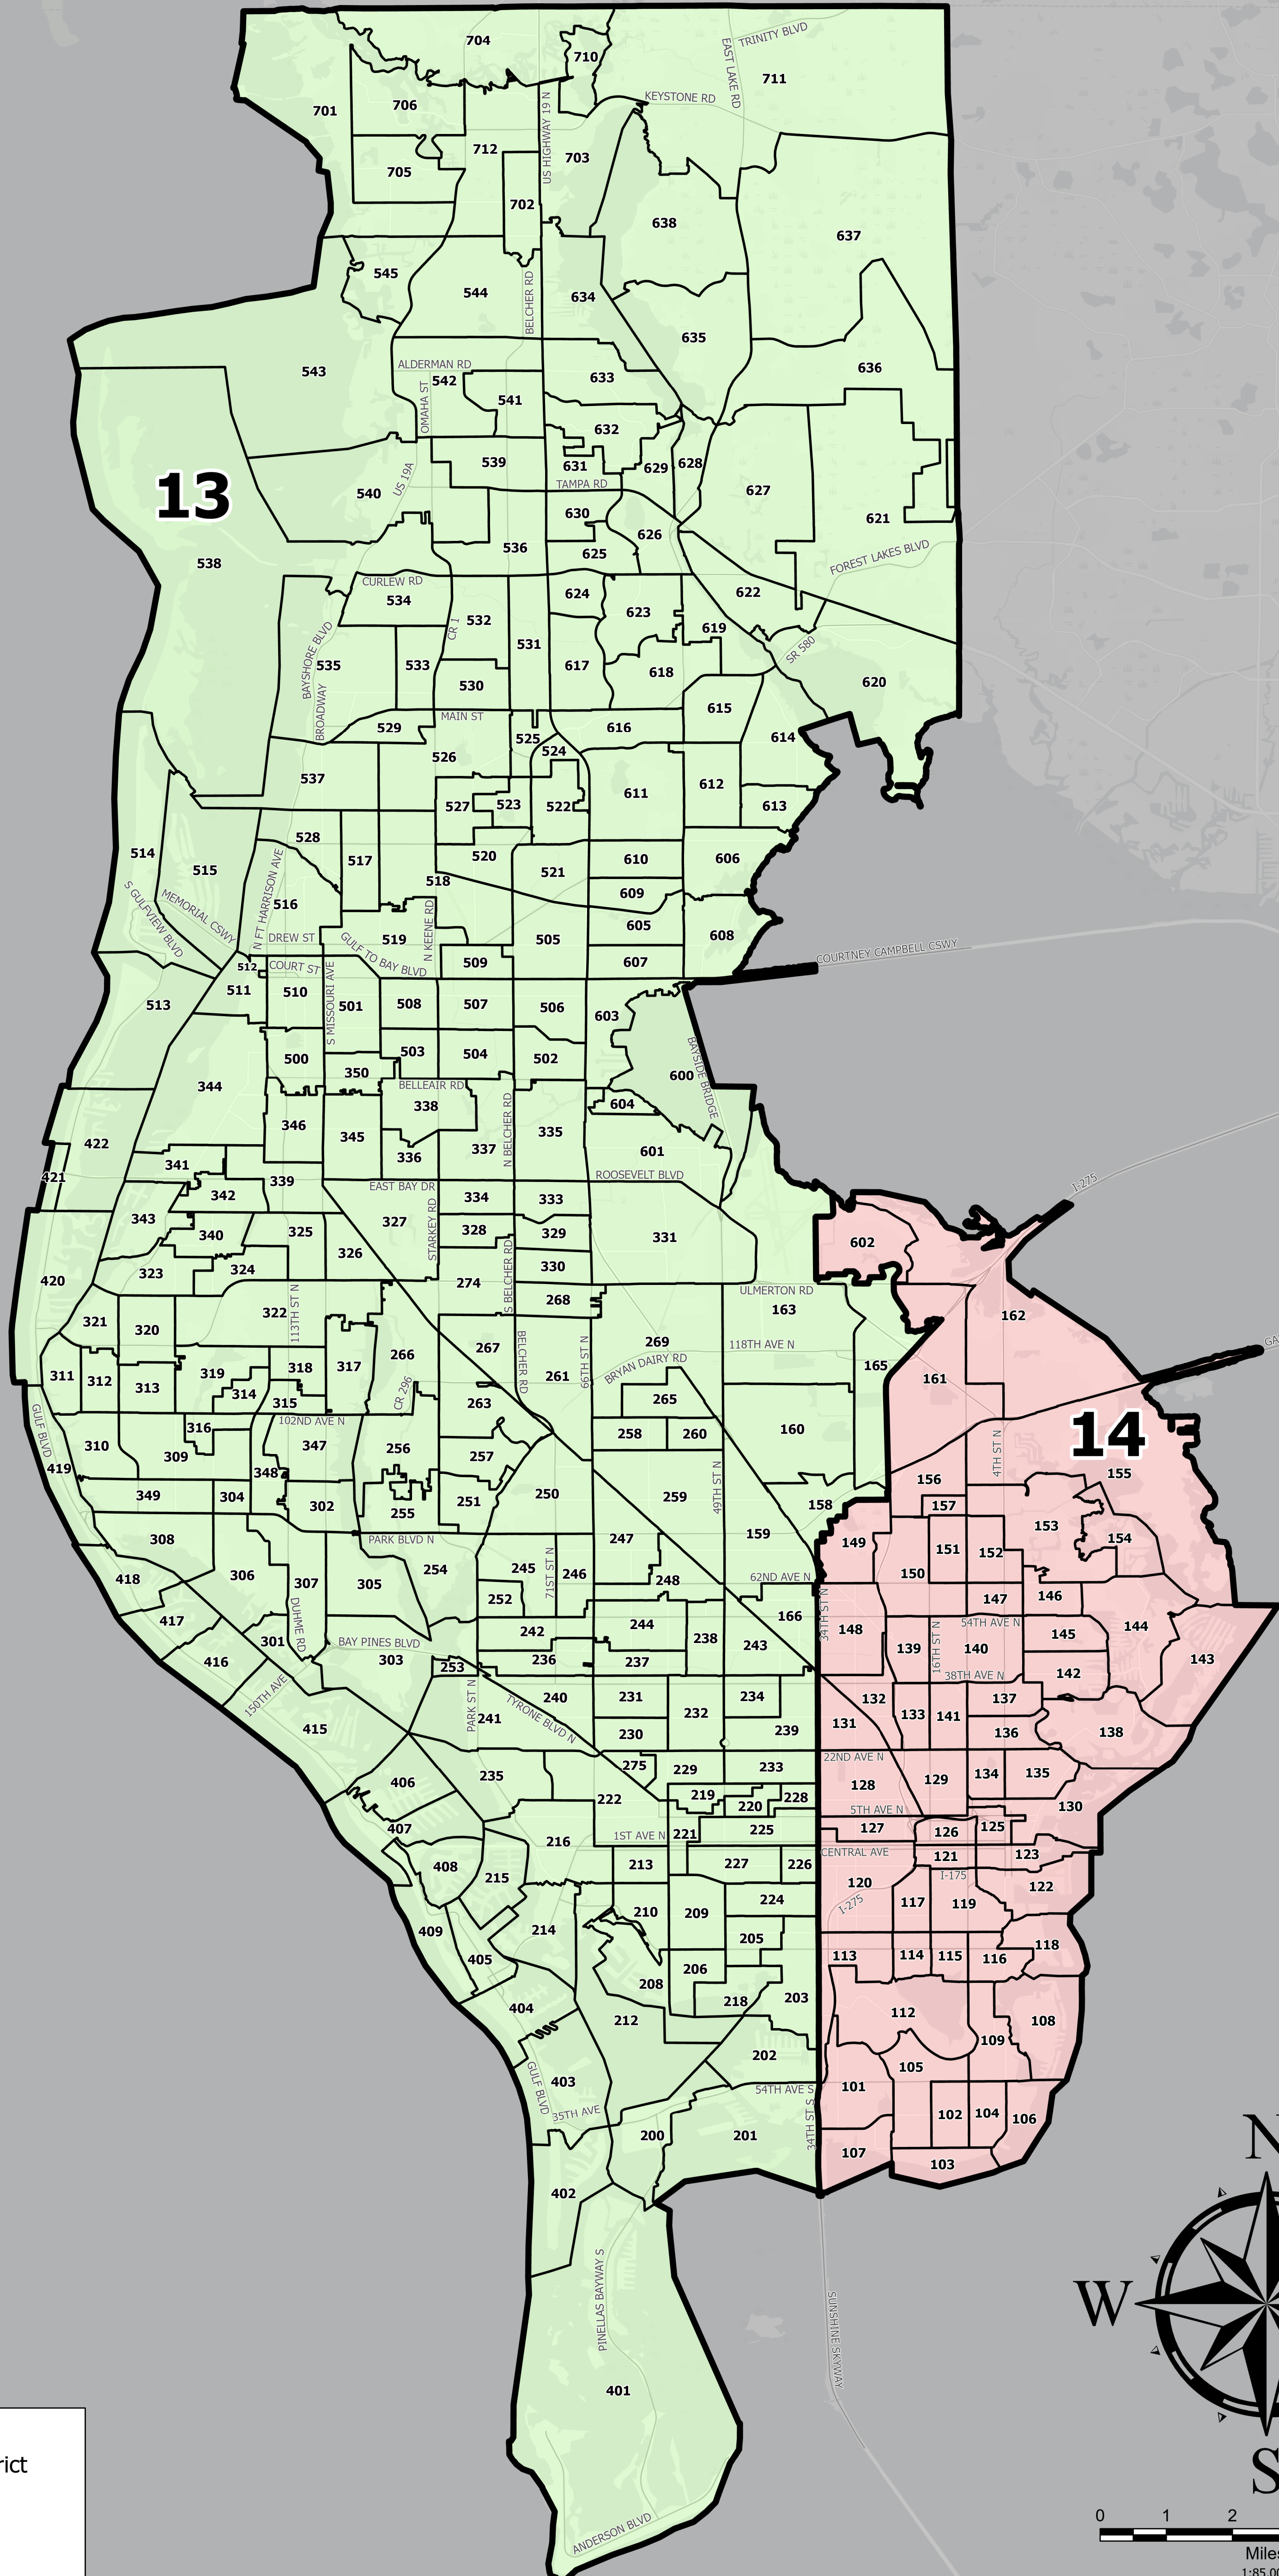

VOTER PRECINCTS AND CONGRESSIONAL DISTRICTS

Pinellas County, Florida
Effective: May 24, 2022
Supervisor of Elections
Julie Marcus

Legend:

- Voter Precinct
- Congressional District Boundary
- 13
- 14

0 1 2 3 4 5
Miles
1:85,000