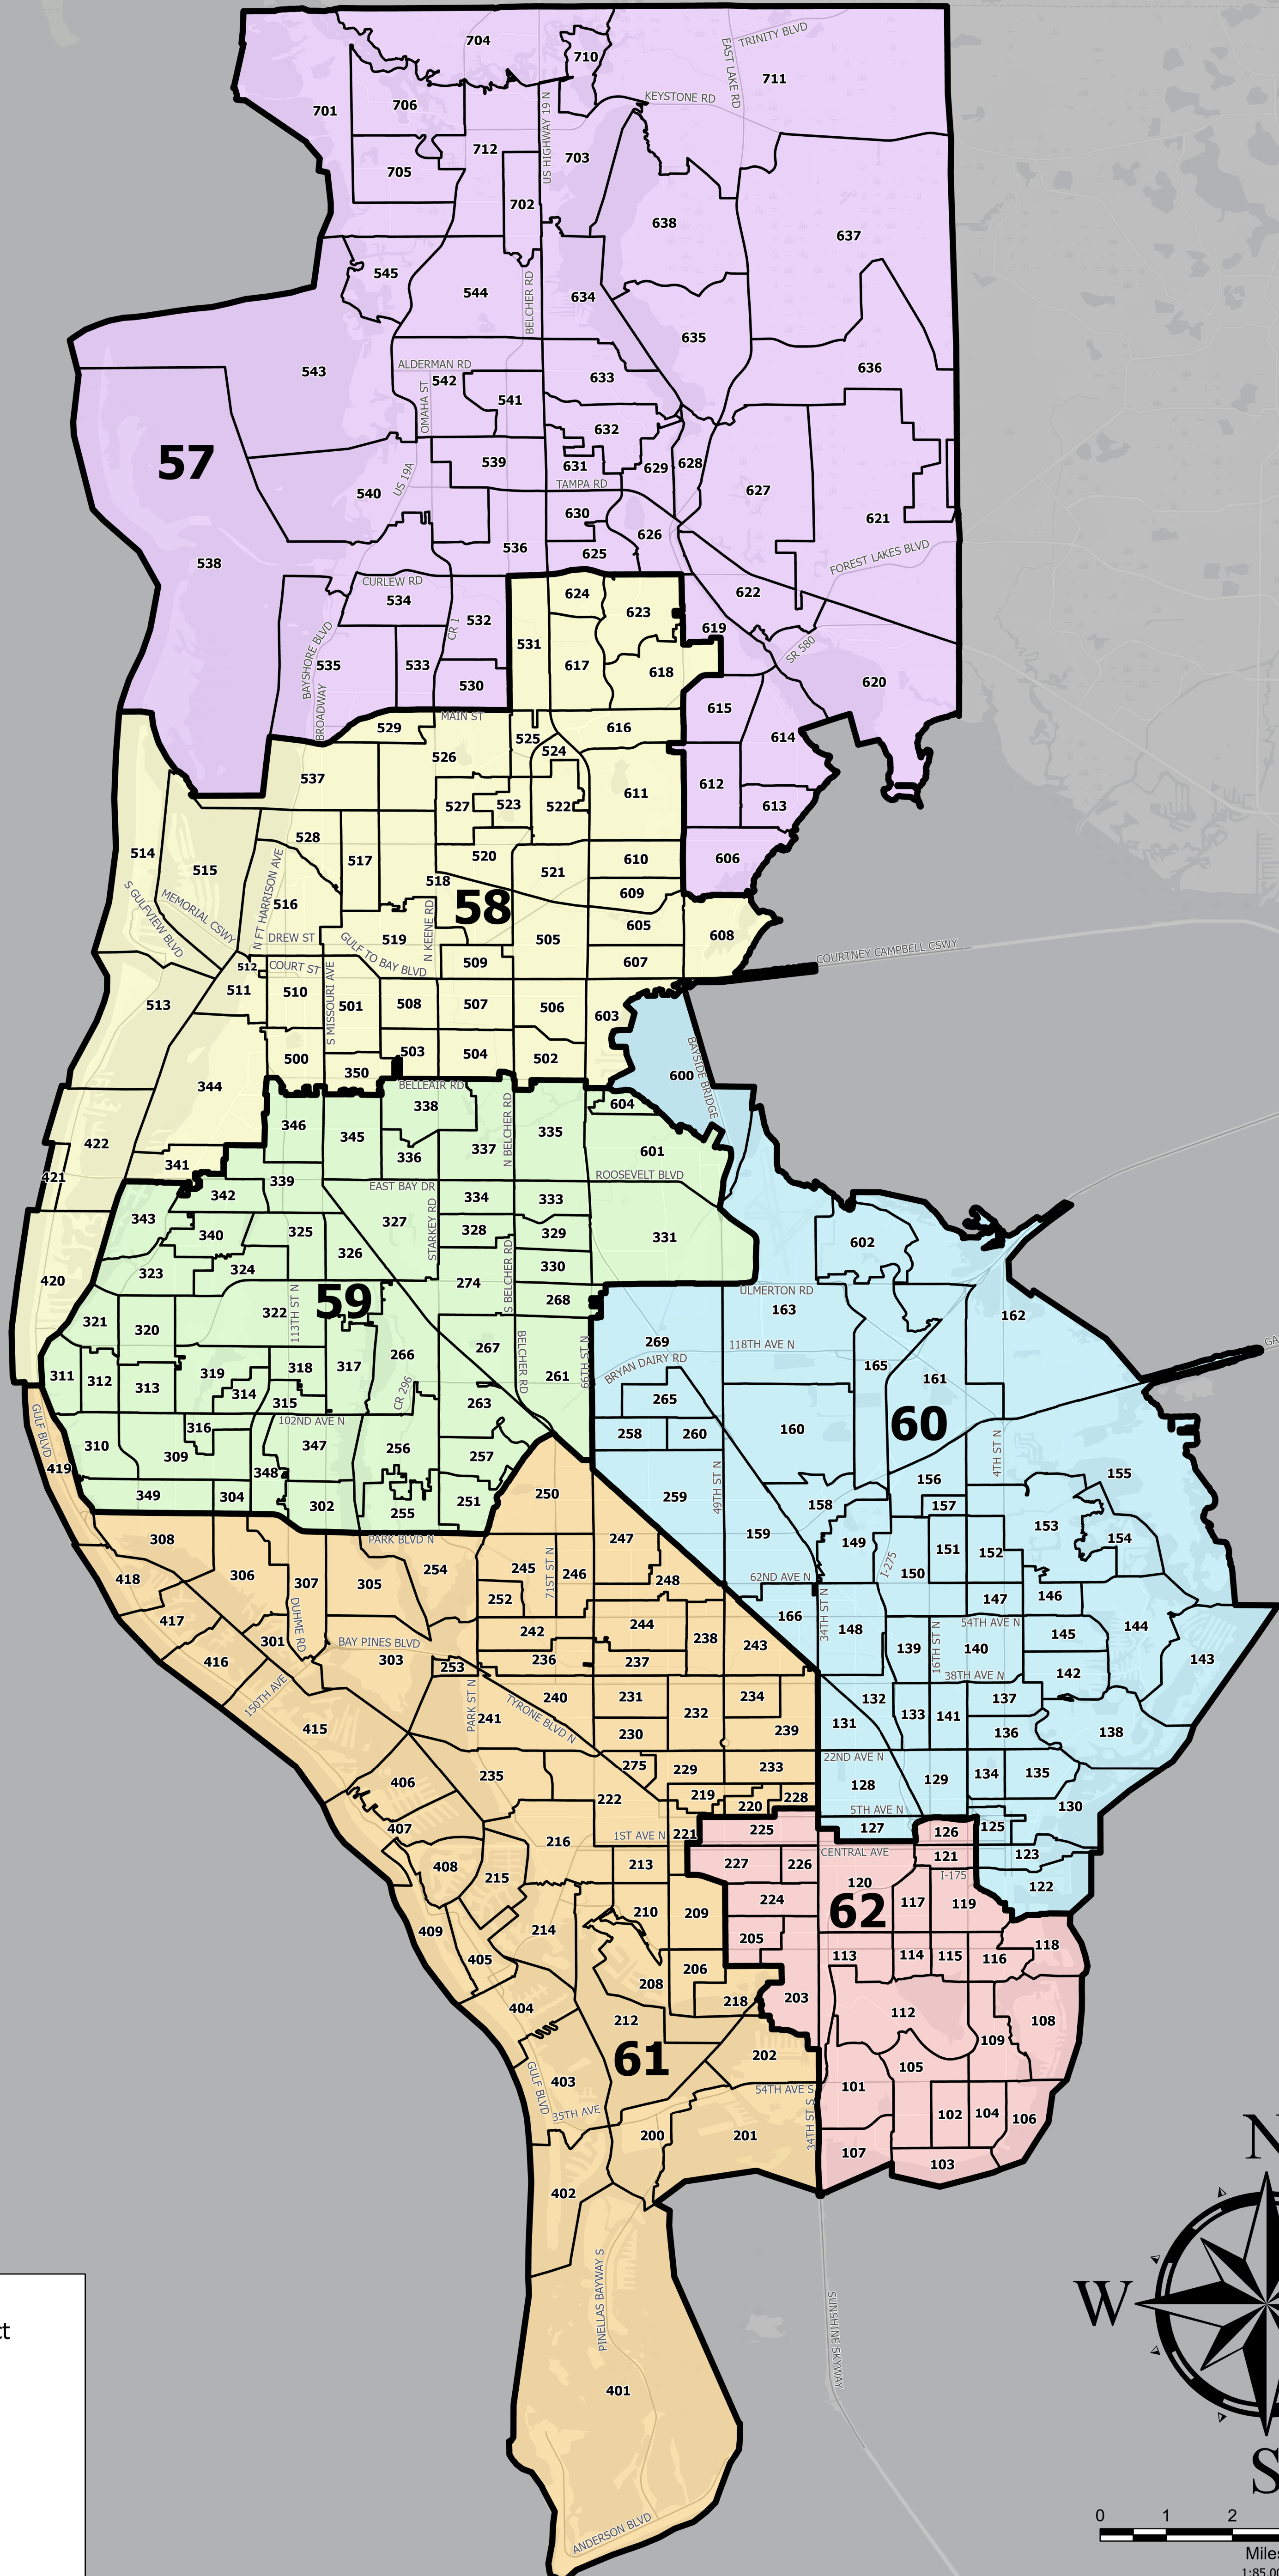

VOTER PRECINCTS AND STATE HOUSE DISTRICTS

Pinellas County, Florida
Effective: May 24, 2022
Supervisor of Elections
Julie Marcus

	Voter Precinct
	State House District Boundary
	57
	58
	59
	60
	61
	62