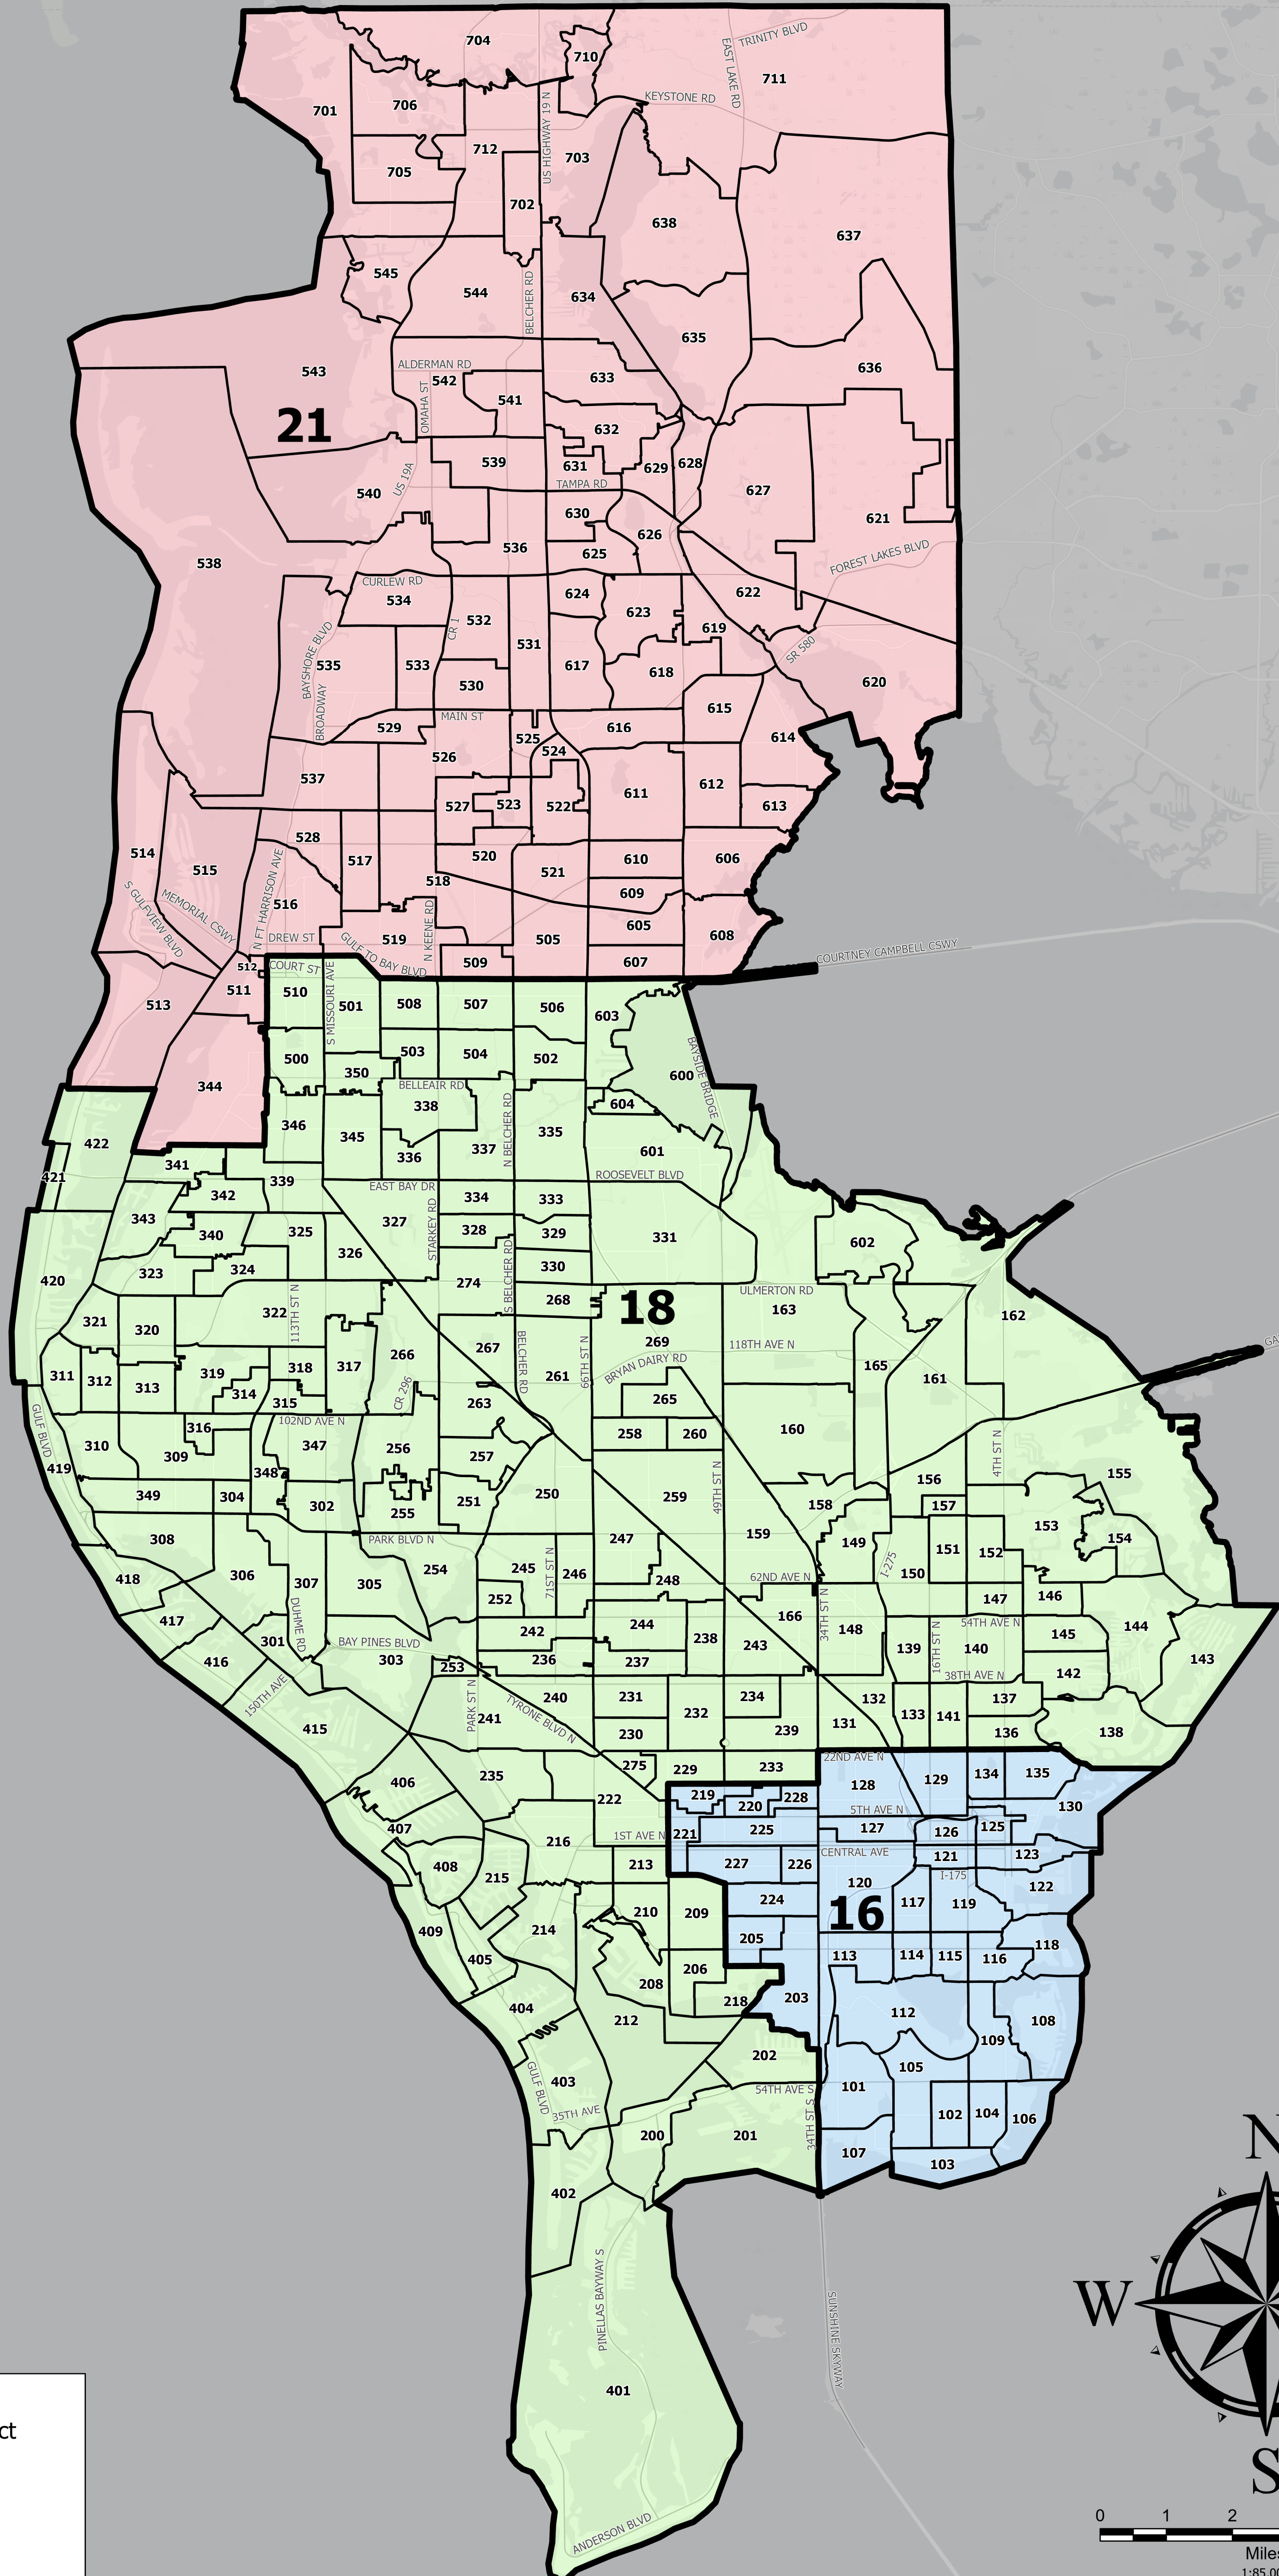

VOTER PRECINCTS AND STATE SENATE DISTRICTS

Pinellas County, Florida
Effective: May 24, 2022
Supervisor of Elections
Julie Marcus

Voter Precinct
 State Senate District Boundary

	16
	18
	21

0 1 2 3 4 5
Miles
1:85,000