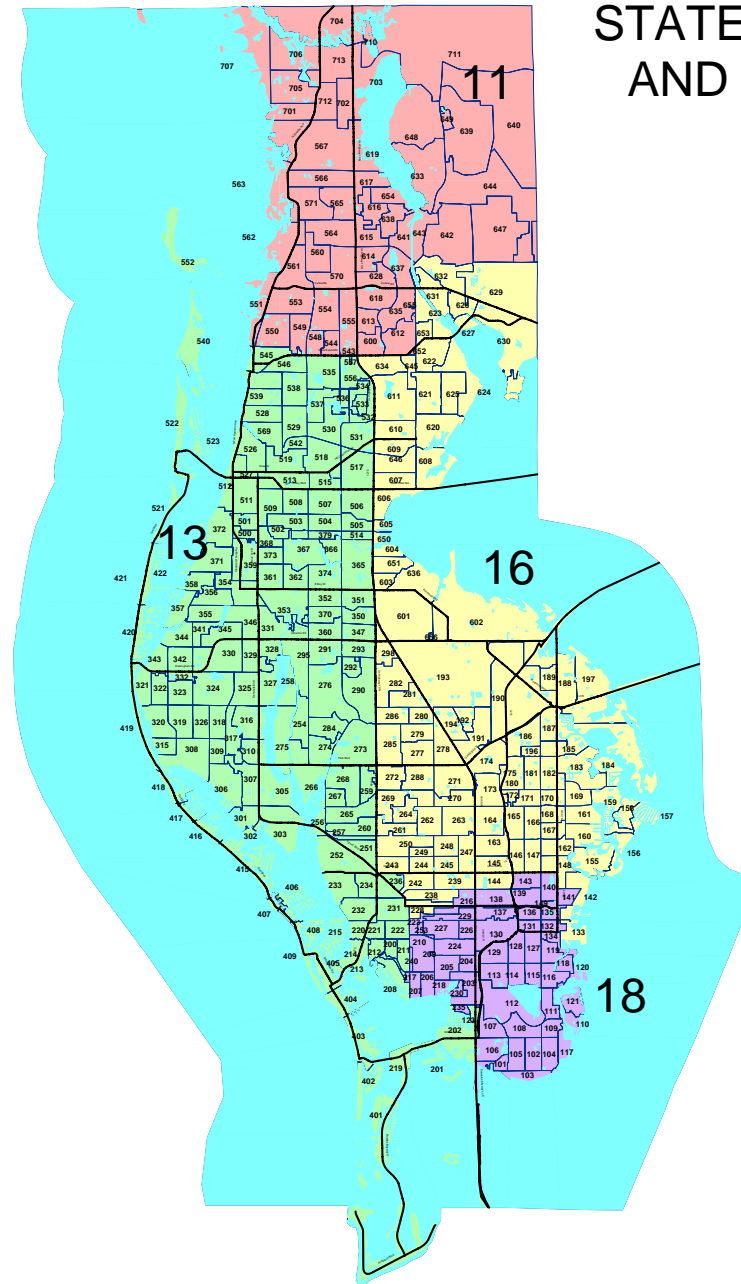

STATE SENATE DISTRICTS AND VOTER PRECINCTS

State Senate Districts
Pinellas County, Florida

- 11
- 13
- 16
- 18

— Major Roads

▭ Precinct Lines